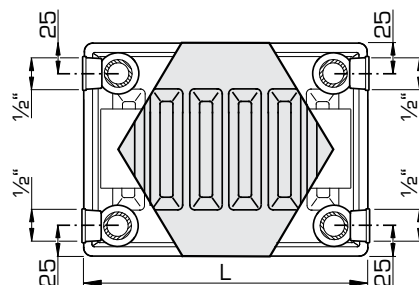

DIMENSIONS DE RACCORDEMENT